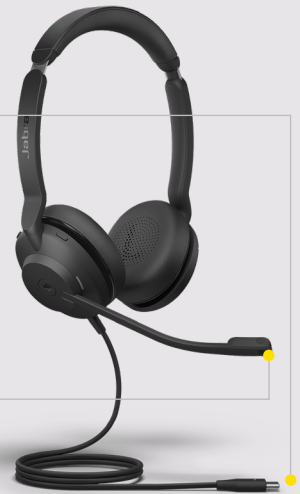

### Instant 'do not disturb' sign.

The Evolve2 30 automatically knows when you need peace and quiet, with an integrated busylight that turns on automatically when you're on a call. You can also turn it on manually to signal 'do not disturb' mode.

### Future-proof tech that gets better with age.

Upgradeable platform that will add even more value to your investment, with future firmware upgrades through Jabra Xpress.

<sup>1</sup> Based on Jabra calculations, compared to Evolve 30.

## HOW TO START

Plug the Jabra Evolve2 30 into either a USB-A or USB-C port on your computer (depending on the USB variant of the headset).

Position the microphone near your mouth.