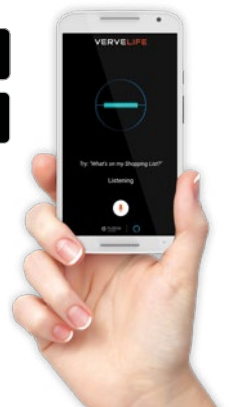

motorola

VERVEBUDS 300

Compact True Wireless Earbuds

Full control
on either bud

Rich sound
quality

Use either as
a mono Bluetooth
headset

Unlock 70,000+ Amazon Alexa
skills with Hubble Connected™

Wireless Music Simplified.

The VerveBuds 300 True Wireless Earbuds offer superior sound quality exactly when you need it. These wire-free earbuds give you a light-weight, secure fit with rich sound quality, so you can listen with no distractions. Created with splashproof protection and compatible to work with any smartphone, tablet or computer, they give you the freedom of listening anytime, anywhere, rain or shine. Stay connected all day with up to 10 hours of playtime and charge them anywhere using the portable charging case (included). Designed to give you full control, on both earbuds, so you can use it as a mono Bluetooth headset or share the experience with a friend and listen together. Go hands-free with the built-in mic and receive full support from the compatible voice assistants Siri, Google Now and Alexa. The VerveBuds 300. Wireless Music Simplified.