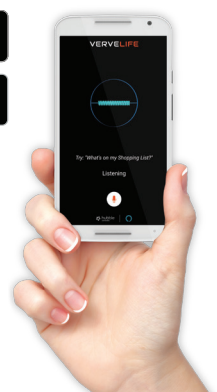

motorola

SONIC SUB 630 BASS TWIN

True Wireless Pairing :
Connect Two Speakers For Extra Power
Magnetic Design For Any Occasion

Unlock 70,000+ Amazon Alexa skills with Hubble Connected™

IPX5
water resistant¹

9h
play time²

Bluetooth® 5.0
technology

Connect
2 Speakers
to 1 Phone
for more power

Transform The Atmosphere With Enhanced Bass And Subwoofer X 2.

Change the atmosphere with music played on a speaker that features an exceptionally great sound quality with Enhanced Bass and Subwoofers. Crafted for both indoor and outdoor use, Sonic Sub 630 features a powerful 9-hours playing time on max volume, IPX5 waterproof and sleek design, and faultless compatibility with Siri, Alexa, and Google Assist. Synchronise a pair of these speakers from just one device to get a full stereo sound that enhances the way you play music. They are the ultimate portable Bluetooth speaker that truly allows you to connect with your music and enjoy a wholesome experience.

motorola

Features

- Bluetooth® v5.0
- Waterproof IPX5¹
- EXCEPTIONALLY GREAT SOUND with EXTRA BASS and SUBWOOFERS
- Powerful battery with 9H playtime with Max volume²
- Magnetic connect to twin speaker
- Unit comes with a magnet to connect to twin speaker Sonic Sub 630
- Makes life simpler with voice command³
 - Alexa, Siri, Google Assistant