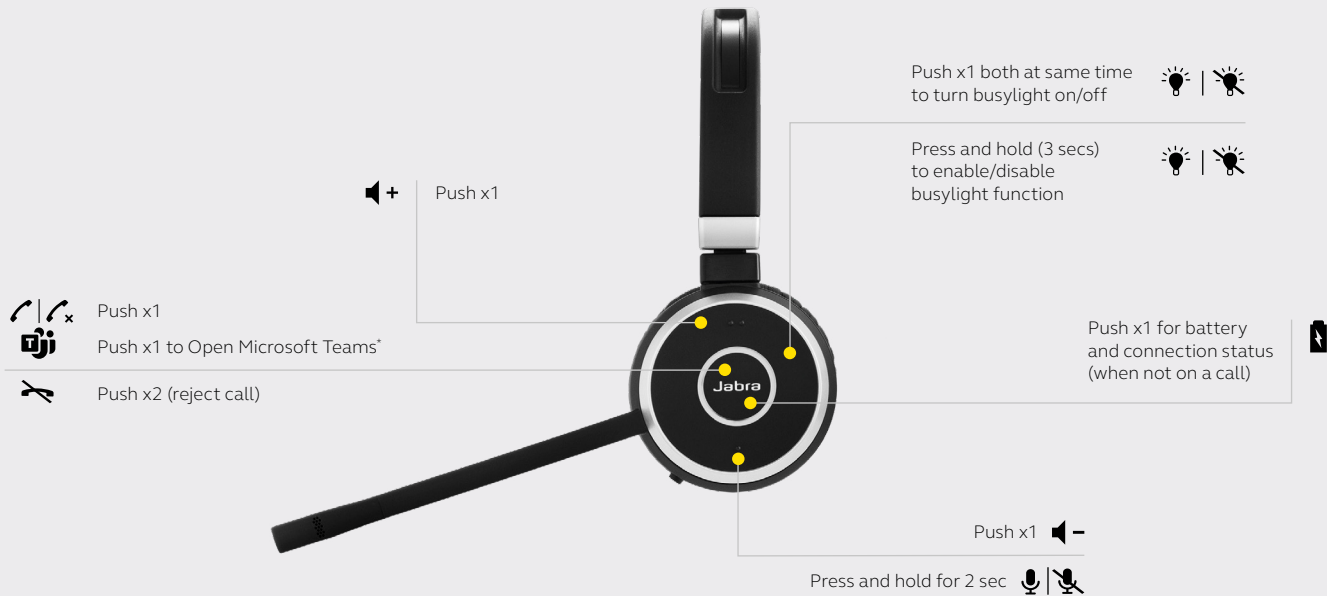

HOW TO START AND PAIR

HOW TO CHARGE

Charge with either the optional charging stand accessory or the supplied USB charging cable.

Full charge time **120** mins.
Up to 14 hours of battery.

HOW TO USE

	FEATURES	BENEFITS	
Connectivity	Computer	Jabra Link 370 Bluetooth USB-A adapter. Up to 30m/100ft wireless range to your computer.	
	USB cable	Plug-and-play connectivity to computer	
	Dual Bluetooth connectivity	Connect two Bluetooth enabled devices at the same time, including mobile device and computer	
	Certifications	Certified for Microsoft Teams*, Cisco and more	
	Multiple device pairing	Pair up to 8 devices, one at a time	
Audio	Microphone	State-of-the-art noise-cancelling microphone eliminates background noise	
	HiFi Audio	HiFi audio streaming	
	Software integration	Additional features available via Jabra Xpress and Jabra Direct	
	Ease of use	Rechargeable battery	Up to 14 hours battery life
		Busylight	Integrated busylight acting as a 'do not disturb' sign and protecting your focus
All day comfort		Leather feel ear cushions and an on-ear wearing style for all-day comfort	
Optional charging stand		Easy charging and docking comes with an optional charging stand to eliminate battery concerns	
Discreet boomarm		Boom arm can be clipped into the headband when not on calls	
Variants	Music controls	Speaker volume up/down on headset	
	Call management	Answer/reject calls; increase/decrease speaker volume; mute	
	UC and MS variants	Choose from UC or MS Teams variants	
Compatibility	Leading UC vendors and Microsoft Teams*	  	