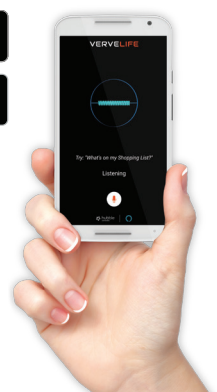

motorola

ESCAPE 800ANC

Wireless Active Noise-Canceling Headphones

Unlock 70,000+ Amazon Alexa skills with Hubble Connected™

Active noise cancellation

Bluetooth® 4.0 up to 12m range

Up to 12 hours play time¹

Waterproof (IPX4)²

Listen Without Distractions.

Designed with active noise cancelling technology that detects and cancels out ambient noise, leaving you to immerse in the music as the world around you fades away. Motorola ANC Basic headphones make a perfect companion for your daily commute. Enjoy complete freedom as you go about your day with these wireless headphones that work with Amazon™ Alexa. Explore thousands of skills and services with one-touch access to Amazon™ Alexa. Stream your favourite playlists from Amazon™ Music or other music service platforms like TuneIn Radio, find a bank or manage your to-do list.

Features

- Advanced active noise cancellation
- Superior sound quality with enhanced bass output
- Up to 12h playtime (with ANC on)¹
- Bluetooth® 4.0 up to 20m range
- Works with Amazon Alexa, Siri® & Google Assistant™
- Microphone for handsfree calls
- Waterproof (IPX4)²
- Ergonomically -designed, soft ear cushion for extra comfort