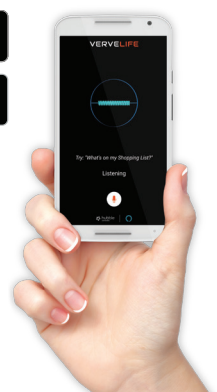

motorola

ESCAPE 500ANC

Wireless Active Noise-Canceling Headphones

Unlock 70,000+ Amazon Alexa skills with Hubble Connected™

Active noise cancellation

Bluetooth® 4.0 up to 12m range

Up to 12 hours play time¹

Waterproof (IPX4)²

Listen Without Distractions.

Designed with active noise cancelling technology that detects and cancels out ambient noise, leaving you to immerse in the music as the world around you fades away. Motorola ANC Basic headphones make a perfect companion for your daily commute. Enjoy complete freedom as you go about your day with these wireless headphones that work with Amazon™ Alexa. Explore thousands of skills and services with one-touch access to Amazon™ Alexa. Stream your favourite playlists from Amazon™ Music or other music service platforms like TuneIn Radio, find a bank or manage your to-do list.

motorola

Features

- Active noise cancellation
- Clear, rich, quality sound
- Bluetooth® 4.0 up to 12m range
- Up to 12 hours playtime (with ANC on)¹
- Works with Amazon Alexa, Siri® & Google Assistant™
- Microphone for handsfree calls
- Waterproof (IPX4)²
- Cable included for use if battery runs out